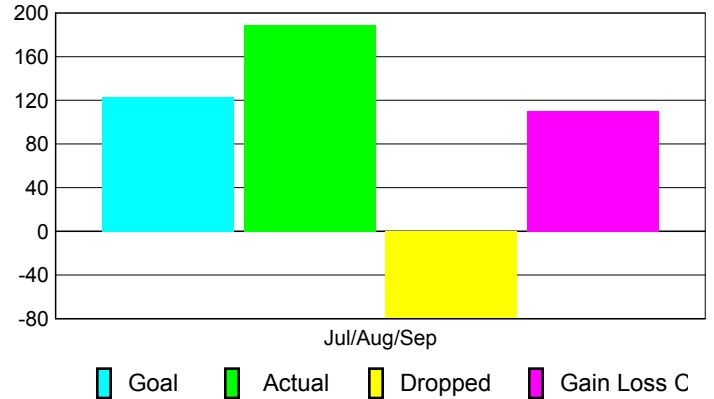

Club Results 2010-2011

Goal, New, Dropped, Gain/Loss

MEMBERSHIP

Membership Results
2010-2011

Membership
2009-2010

Month	Net Memb Goal	Actual New Memb	Actual Dropped Memb	Gain/Loss of Memb	Gain/Loss of Memb
Jul/Aug/Sep	123	189	-79	110	58
Totals	123	189	-79	110	58

Membership Results 2010-2011

Goal, New, Dropped, Gain/Loss

Comparison of Club Gain/Loss

Current Year Compared to the Previous Year

Comparison of Membership Gain/Loss

Current Year Compared to the Previous Year